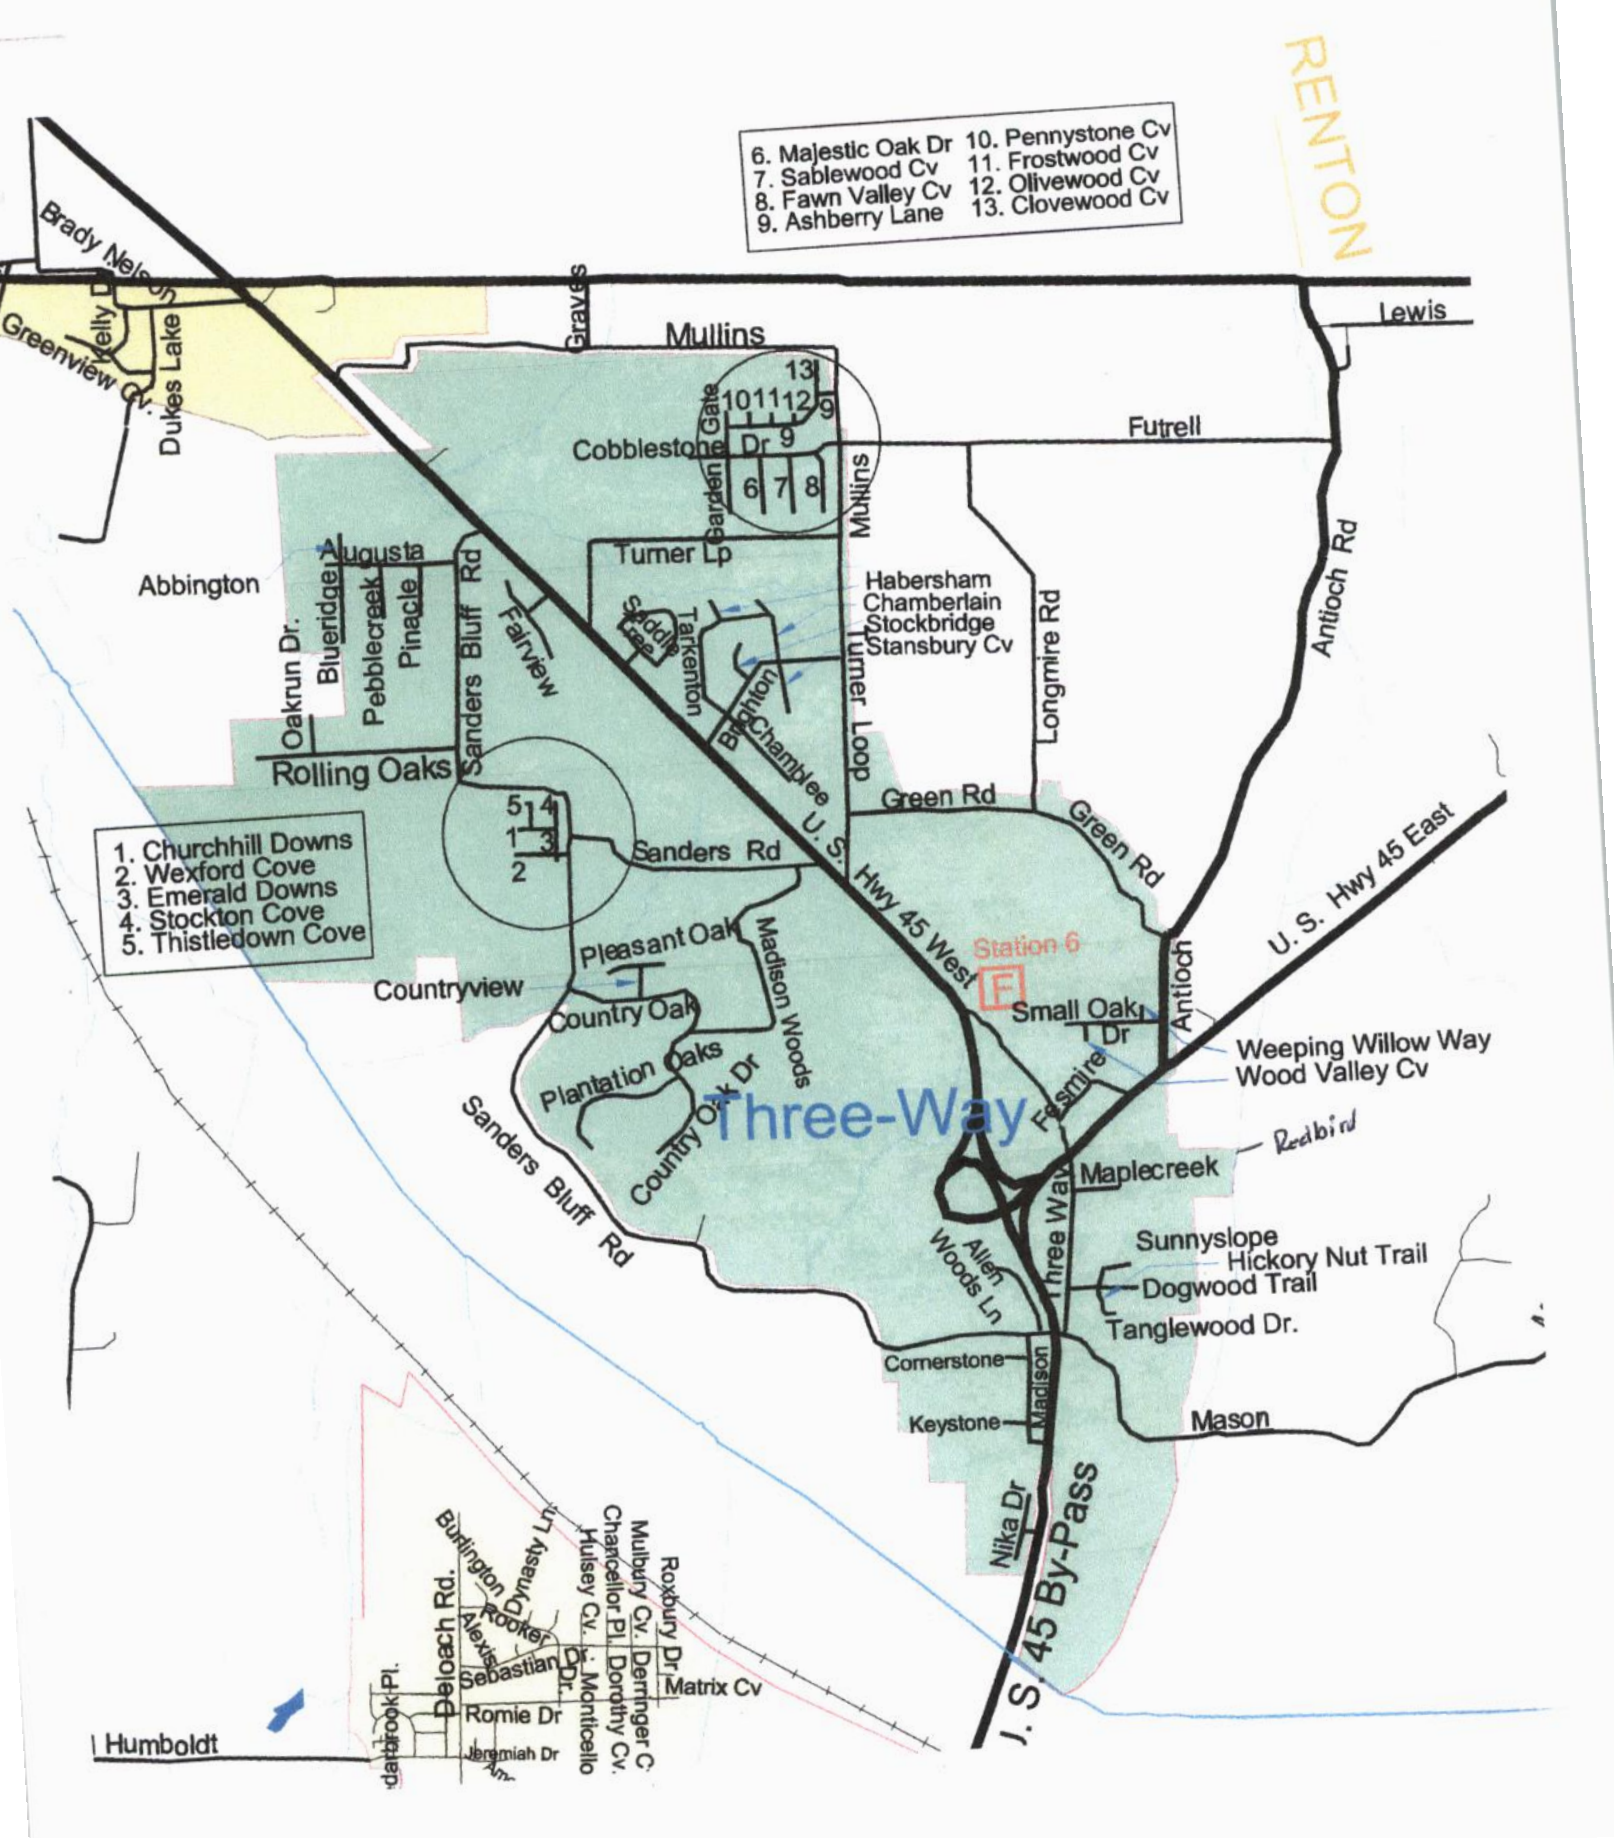

RENTON

- 6. Majestic Oak Dr
- 7. Sablewood Cv
- 8. Fawn Valley Cv
- 9. Ashberry Lane
- 10. Pennystone Cv
- 11. Frostwood Cv
- 12. Olivewood Cv
- 13. Clovewood Cv

- 1. Churchill Downs
- 2. Wexford Cove
- 3. Emerald Downs
- 4. Stockton Cove
- 5. Thistledown Cove

Augusta

Blueridge Pebblecreek Pinnacle

Oakrun Dr. Sanders Bluff Rd

Saddle Creek

Tarkenton

Blanchard

Chamblee

Turner Loop

Country Oak

Plantation Oaks

Country Oak Dr

Sanders Bluff Rd

Three-Way

Madison Woods

Station 6

Small Oaks Dr

Mason

Cornerstone

Keystone

Nika Dr

J.S. 45 By-Pass

Burlington Dynasty Ln

DeLoach Rd.

Rooker